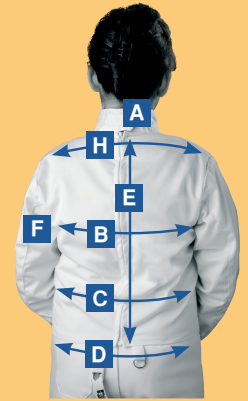

Men							
Special long size							
Order size		94	98	102	106	110	114
Total height cm	I	176-182	182-188	182-188	182-188	188-194	194-198
Chest cm	B	88-92	92-96	96-100	100-104	104-108	108-112
Waist cm	C	76-80	80-84	84-88	88-92	96-100	100-104
Hip cm	D	96	100	104	108	112	115
Length of the jacket	E	56	57	58	60	61	63
Sleeve length	F	63	64	66	68	70	72
Length of the breeches	G	74	76	78	80	82	84

Underplastron						
Size	XS	S	M	L	XL	XXL
Children	128-140	146-152	158-164			
Women	36	38	40-42	44-46	48	
Men		46-48	50-52	54	56-58	

Breast protector				
Size	0	1	2	3
Girls	128-146	152-158	164	
Boys	140-158	164		

Chest padding for coach					
Size	S	M	L	XL	XXL
Women	36-38	40-42	44-48		
Men	46-50	52-58			

Glove														
Size No.	5	5,5	6	6,5	7	7,5	8	8,5	9	9,5	10	10,5	11	11,5
Birth of hand without thumb X(cm)	15	16	16,5	17,5	19	20	21,5	23	23,5	25	27	28,5	30	32

Shoe sizes																							
UK	2	3	3,5	4	4,5	5	5,5	6	6,5	7	7,5	8	8,5	9	9,5	10	10,5	11	11,5	12	12,5	13	13,5
Eur	34	35	36	36²/₃	37¹/₃	38	38²/₃	39¹/₃	40	40²/₃	41¹/₃	42	42²/₃	43¹/₃	44	44²/₃	45¹/₃	46	46²/₃	47¹/₃	48	48²/₃	49¹/₃
Japan	210	215	220	225	230	235	240	245	250	255	260	265	270	275	280	285	290						
US	2.5	3.5	4	4.5	5	5.5	6	6.5	7	7.5	8	8.5	9	9.5	10	10.5	11	11.5	12	12.5	13	13.5	14

For custom made uniform please indicate all measurements (A-I)

1. **Sizes for uniform**
2. A neck-band (round)
   - B chest (round)
   - C waist (round)
   - D hip (round)
   - E length of the jacket (on the back)
   - F sleeve length
   - G length of the breeches
   - H broad of the back
   - I total height